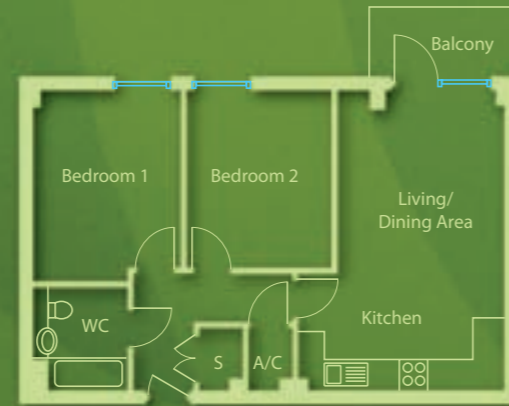

Type O 67.0sqm / 721sqft

Apartments: 119, 219, 319, 419 & 515

Kitchen/Living/Dining	26.0sqm / 280sqft
Bedroom 1	13.2sqm / 142sqft
Bedroom 2	12.8sqm / 138sqft

Type P 67.7sqm / 729sqft

Apartments: 115, 118*, 215, 218*, 315, 318*, 415, 418*, 511 & 514*

Kitchen/Living/Dining	26.0sqm / 280sqft
Bedroom 1	13.0sqm / 140sqft
Bedroom 2	12.6sqm / 136sqft

*Handed version

Type Q 67.5sqm / 727sqft

Apartments: 116, 216, 316, 416 & 512

Kitchen/Living/Dining	25.7sqm / 277sqft
Bedroom 1	13.2sqm / 142sqft
Bedroom 2	12.6sqm / 136sqft