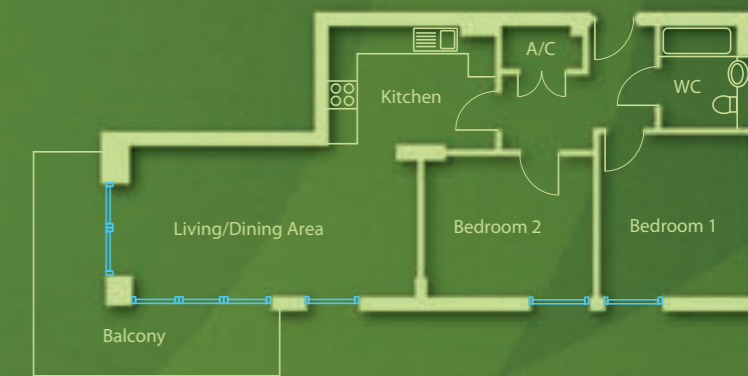

Type G 66.1sqm / 711sqft

Apartments: 407

Kitchen/Living/Dining	23.0sqm / 248sqft
Bedroom 1	12.1sqm / 130sqft
Bedroom 2	12.5sqm / 135sqft

Type H 57.1sqm / 615sqft

Apartments: 408, 504 & 604

Kitchen/Living/Dining	21.0sqm / 226sqft
Bedroom 1	11.1sqm / 119sqft
Bedroom 2	8.6sqm / 93sqft

Type J 65.0sqm / 699sqft

Apartments: 409, 505 & 605

Kitchen/Living/Dining	25.1sqm / 270sqft
Bedroom 1	12.8sqm / 138sqft
Bedroom 2	11.0sqm / 118sqft

Type K 70.4sqm / 757sqft

Apartments: 412, 508, 608, 701* & 801*

Kitchen/Living/Dining	30.7sqm / 330sqft
Bedroom 1	12.1sqm / 130sqft
Bedroom 2	11.4sqm / 123sqft

*Handed version

Type L 60.3sqm / 649sqft

Apartments: 413, 509, 609, 702 & 802

Kitchen/Living/Dining	21.6sqm / 233sqft
Bedroom 1	12.3sqm / 132sqft
Bedroom 2	10.3sqm / 111sqft